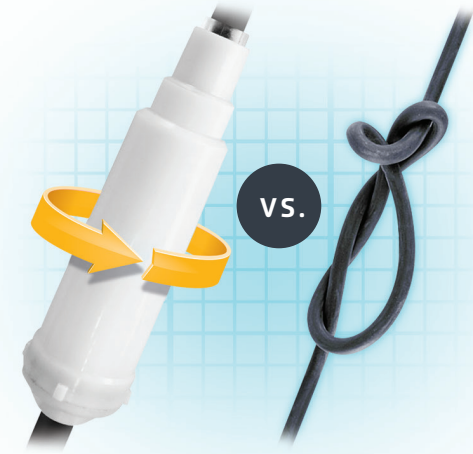

No More Tangling

Tired of cables and hoses? Dolphins are "plug and play" and include the patented Dolphin swivel technology that gets rid of tangling and ensures complete pool coverage.

Optimal Top Load Filtration